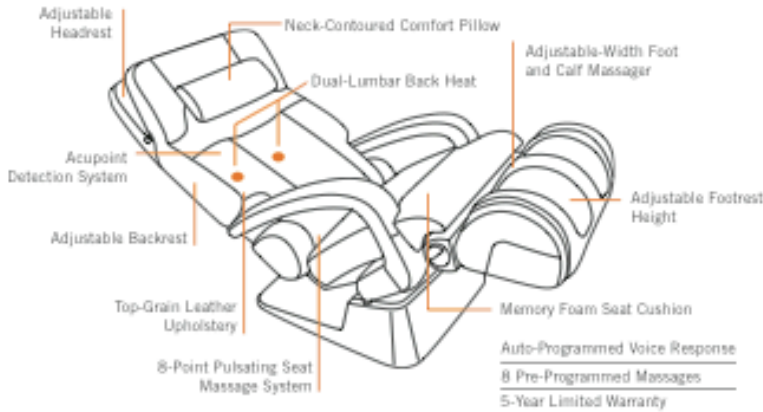

More Features For More Comfort

DIMENSIONS

Model number:
 100-7450-001 (Black)
 100-7450-002 (Dark Chocolate)